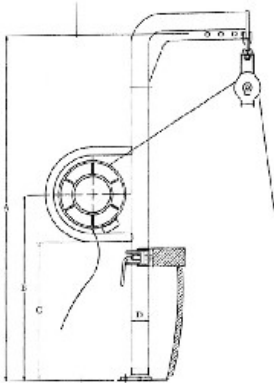

REMOTE BRACKET FOR CL4

Réf : PB3D

This version is delivered without an open pulley or lower pulley, which must be ordered separately.

 Classic delivery

Public price TTC

4,403.09 €

CHARACTERISTICS

REMOTE BRACKET FOR CL4

Réf. PB3D

Dangerous material : non

Weight : 70,00 kg.

Catalog page : 468

- Ref. of the hydraulic hauler : CL4
- Weight (kg) : 70
- Dimensions (mm) : A = 2000, B = 1070, C = 800, D = 101